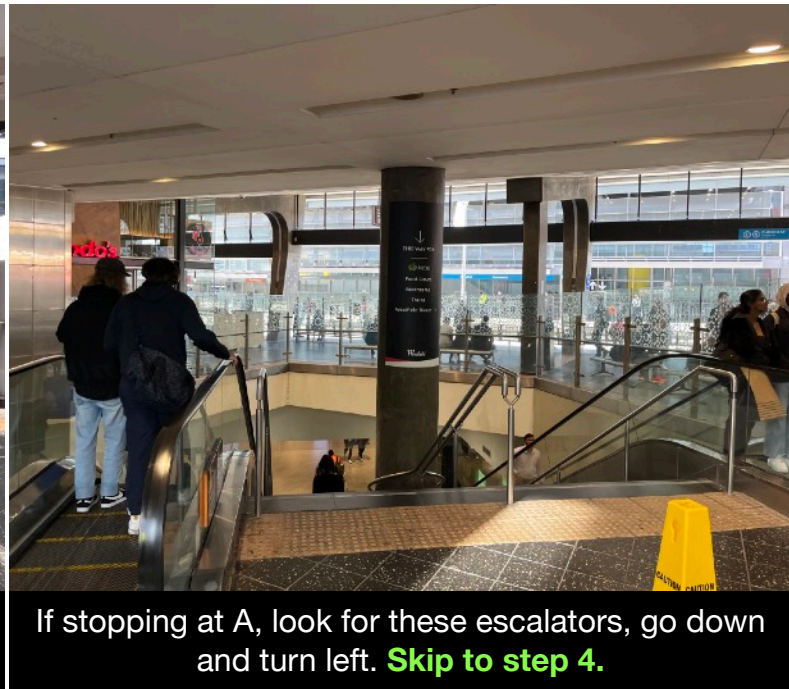

1. Arrive at the Parramatta Bus Interchange. Your bus may either stop by the road closest to the Westfield building (A) or opposite the Westfield building (B).

If stopping at B, look for these escalators.  
**Continue to step 2 below.**

If stopping at A, look for these escalators, go down and turn left. **Skip to step 4.**

2. Take the escalators down, then turn right.

3. Keep walking forward then turn right into Westfield at exit 3.

4. Look for this area then walk forward.

5. Follow the arrow and keep walking forward.

6. You'll find the food court eventually. Towards the left you'll see this area. Turn left and keep walking forward.

7. Once you see Medibank towards your right, turn left and you should see some elevators.