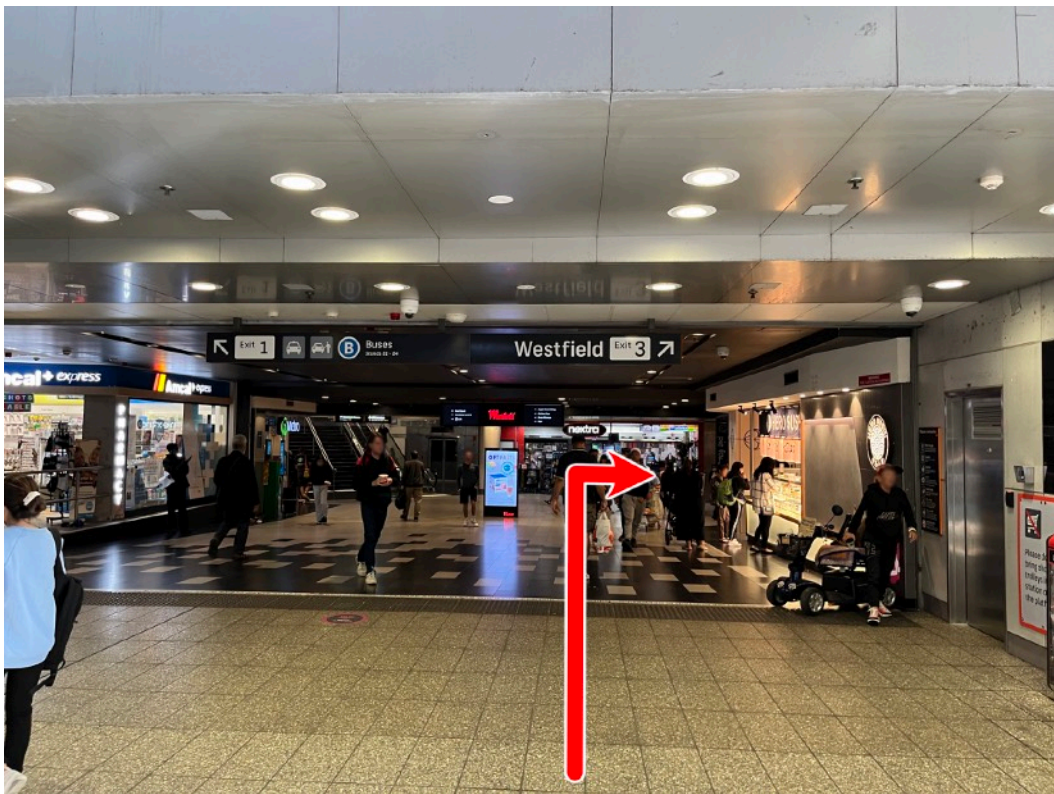

1. Arrive at the Parramatta Bus Interchange. Your bus may either stop by the road closest to the Westfield building (A) or opposite the Westfield building (B).

If stopping at B, look for these escalators.  
**Continue to step 2 below.**

If stopping at A, look for these escalators, go down and turn left. **Skip to step 4.**

2. Take the escalators down, then turn right.

3. Keep walking forward then turn right into Westfield at exit 3.

4. Look for this area then walk forward.

5. Follow the arrow and keep walking forward.

6. You'll find the food court eventually. Towards the left you'll see this area. Turn left and keep walking forward.

7. Once you see Medibank towards your right, turn left and you should see some elevators.