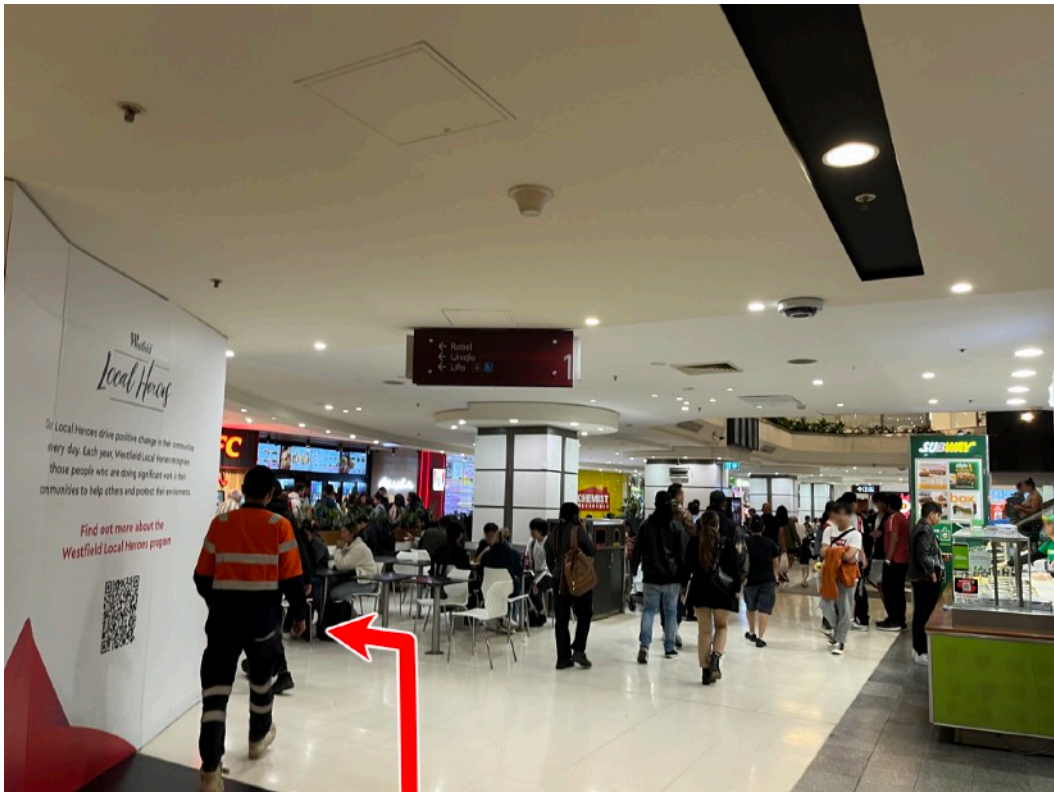

If stopping at A, look for these escalators, go down and turn left. **Skip to step 4.**

2. Take the escalators down, then turn right.

3. Keep walking forward then turn right into Westfield at exit 3.

4. Look for this area then walk forward.

5. Follow the arrow and keep walking forward.

6. You'll find the food court eventually. Towards the left you'll see this area. Turn left and keep walking forward.

7. Once you see Medibank towards your right, turn left and you should see some elevators.