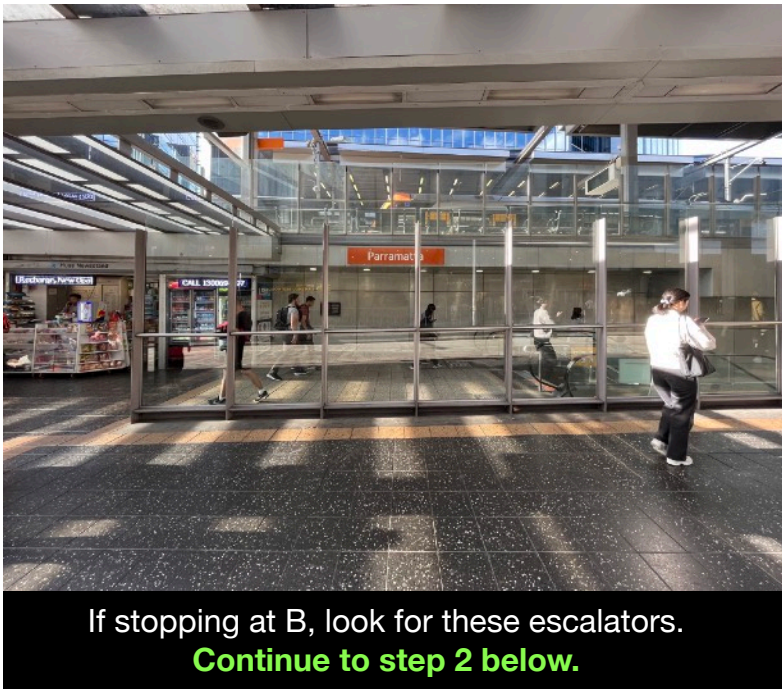

1. Arrive at the Parramatta Bus Interchange. Your bus may either stop by the road closest to the Westfield building (A) or opposite the Westfield building (B).

If stopping at B, look for these escalators.  
**Continue to step 2 below.**

If stopping at A, look for these escalators, go down and turn left. **Skip to step 4.**

2. Take the escalators down, then turn right.

3. Keep walking forward then turn right into Westfield at exit 3.

4. Look for this area then walk forward.

5. Follow the arrow and keep walking forward.

6. You'll find the food court eventually. Towards the left you'll see this area. Turn left and keep walking forward.

7. Once you see Medibank towards your right, turn left and you should see some elevators.